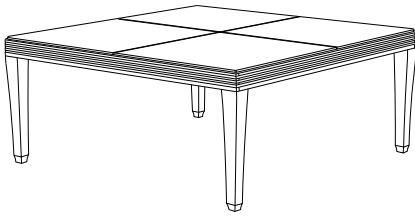

**PL-6065**  
Palazzo Corner Table

35.25" w × 35.25" d × 15" h

**GIATI**

DESIGNS BY MARK SINGER

GIATI DESIGNS, INC.  
Santa Barbara, California  
Tel 805.684.8349 Fax 805.684.8359  
[www.giati.com](http://www.giati.com)

# Palazzo Tables

**65" Square Dining Table**  
PL-6004L

**40" Square Dining Table**  
PL-6000L

**70" Square Dining Table**  
PL-6002

**64" Round Dining Table**  
PL-6005L

**42" Square Dining Table**  
PL-6012

**60" Round Dining Table**  
PL-6007

**Side Table**  
PL-6070L

**Coffee Table**  
PL-6055

**Coffee Table**  
PL-6060L

**Corner Table**  
PL-6065