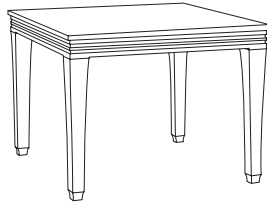

**PL-6065**  
Palazzo Corner Table

35.25" w × 35.25" d × 15" h

**GIATI**

DESIGNS BY MARK SINGER

GIATI DESIGNS, INC.  
Santa Barbara, California  
Tel 805.684.8349 Fax 805.684.8359  
[www.giati.com](http://www.giati.com)

# Palazzo Tables

**65" Square Dining Table**  
PL-6004L

**40" Square Dining Table**  
PL-6000L

**70" Square Dining Table**  
PL-6002

**64" Round Dining Table**  
PL-6005L

**42" Square Dining Table**  
PL-6012